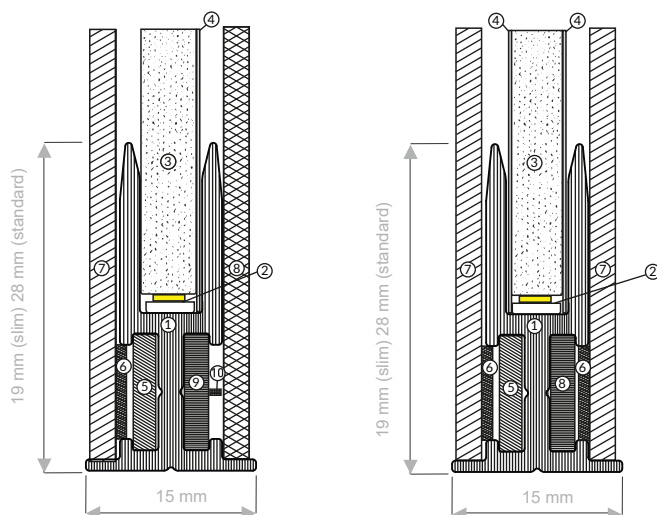

LUMAIRE Magnet

5 YEARS WARRANTY

Features

- Thickness is just 15mm (single or double-sided)
- Brightness up to 11000lx on the surface depending on size
- Single or double sided, curved
- Low power consumption
- Wide application possibilities, from interior design to signage
- OPAL front cover 2mm, optional

Applications

- POS Display lighting
- Signage lighting
- Advertising design lighting
- Trade fairs lighting
- Retail lighting
- Interior design lighting
- Hotels lighting
- Wayfinding lighting

Technical specifications

Manufacturer	Leddex
Product name	Lumaire Magnetic
Main material	Clear acrylic (PMMA)
Thickness	15 mm (single or double-sided)
Luminous efficiency	up to 160lm/W
Colour temperature	3000K 4000K 5000K 6500 K
IP rating	IP 40
Maximum size	2450x1250 mm
Lifetime	> 50,000 hours
Operating temperature	-30°C ~ + 40°C
Power supply	AC / DC 12V / 24V / CC Adaptor
Working voltage	DC 12V / DC 24V / DC CC
Input voltage	AC 100 ~ 240V 50/60Hz

Technical drawing

Single

1. Frame magnetic
2. LED bar
3. Acrylic sheet
4. Reflector lumaire
5. Magnet
6. Metal strip
7. Protective acrylic sheet_1,5 mm thick
8. Aluminum back plate_optional
9. Brackets _L shape
10. Screw

Double

1. Frame magnetic
2. LED bar
3. Acrylic sheet
4. Diffuser lumaire
5. Magnet
6. Metal strip
7. Protective acrylic sheet_1,5 mm thick
8. Brackets