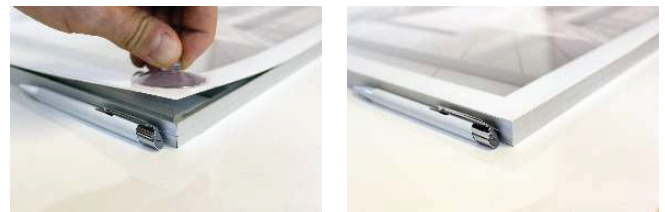

* Suggested Poster size should be 20mm smaller than external frame.

Magnetic panel customization options

Frame colors

Anodized silver Anodized black Custom RAL

Passepartout colours

White Black Any color

Easy print change