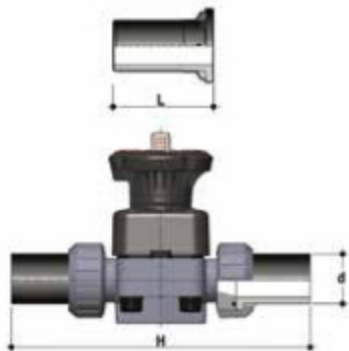

ACCESSORIES

Q/BBF-L

Long spigot PVDF end connectors for butt welding

| d | DN | L | H | SDR | Code |
|----|----|----|-----|-----|------------|
| 20 | 15 | 95 | 280 | 21 | QBBFL21020 |
| 25 | 20 | 95 | 298 | 21 | QBBFL21025 |
| 32 | 25 | 95 | 306 | 21 | QBBFL21032 |
| 40 | 32 | 95 | 324 | 21 | QBBFL21040 |
| 50 | 40 | 95 | 344 | 21 | QBBFL21050 |
| 63 | 50 | 95 | 374 | 21 | QBBFL21063 |